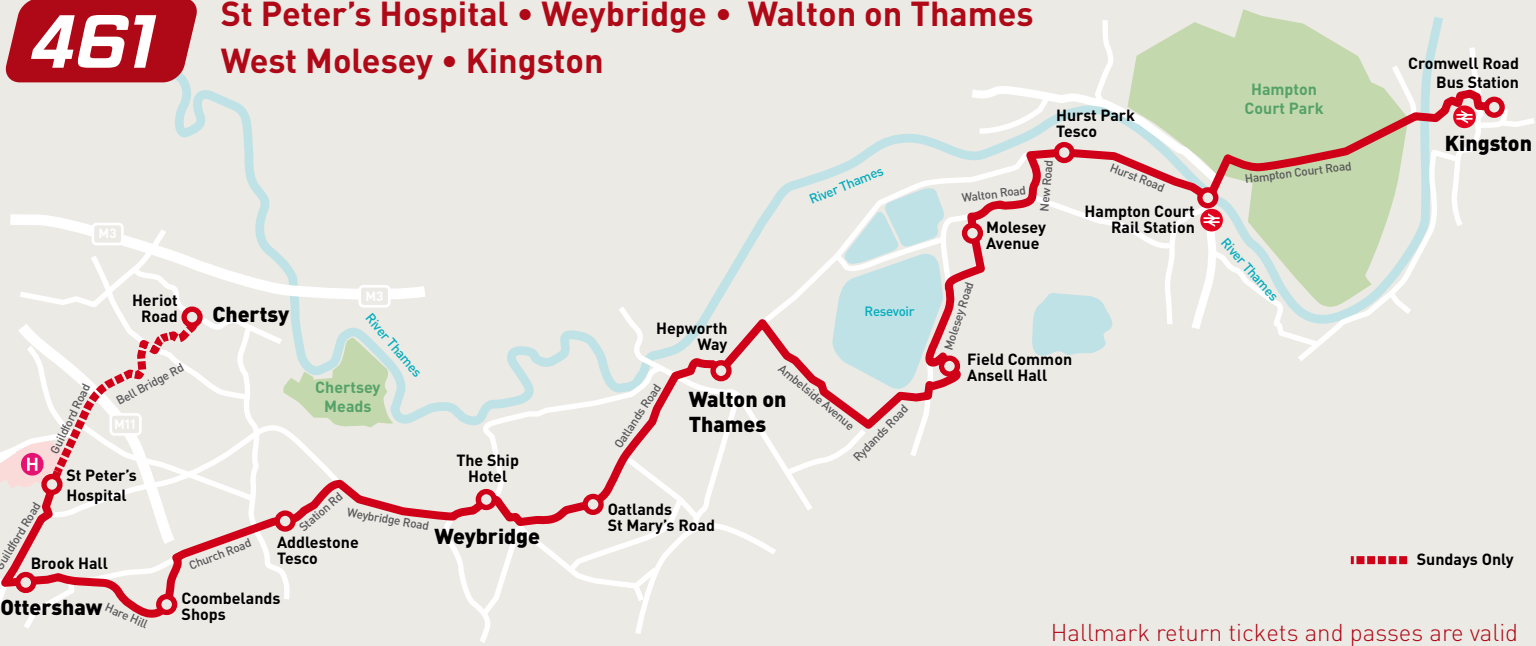

461

St Peter's Hospital • Weybridge • Walton on Thames West Molesey • Kingston

Hallmark return tickets and passes are valid along common sections on all Hallmark services

461

St Peters Hospital to Kingston via Walton on Thames

Monday to Friday (except Public Holidays)

St Peter's Hospital	05:45	06:15	06:45	07:10	07:40	08:15	then at these minutes past each hour	45	15	until	17:15	17:45	18:15	18:45	19:45	20:50	21:50
Ottershaw, Brook Hall	05:49	06:19	06:49	07:14	07:44	08:19		49	19		17:19	17:49	18:19	18:49	19:49	20:54	21:54
Coombelands Shops	05:53	06:23	06:53	07:18	07:48	08:23		53	23		17:23	17:53	18:23	18:53	19:53	20:58	21:58
Addlestone Tesco	05:57	06:27	06:57	07:23	07:53	08:28		58	28		17:28	17:58	18:28	18:58	19:57	21:02	22:02
Weybridge, Ship Hotel	06:03	06:33	07:05	07:31	08:03	08:38		06	36		17:36	18:06	18:36	19:04	20:03	21:10	22:10
Oatlands, St Marys Rd	06:06	06:36	07:08	07:34	08:07	08:42		09	39		17:39	18:09	18:39	19:07	20:06	21:13	22:13
Walton on Thames, Church St	06:11	06:41	07:14	07:41	08:14	08:48		15	45		17:45	18:15	18:45	19:12	20:11	21:19	22:19
Ambleside Ave, The Furrows	06:17	06:47	07:22	07:49	08:22	08:56		23	53		17:53	18:23	18:53	19:18	20:17	21:27	22:27
Field Common, Ansell Hall	06:21	06:51	07:26	07:53	08:26	09:00		27	57		17:57	18:27	18:57	19:22	20:21	21:31	22:31
West Molesey, Molesey Ave	06:26	06:56	07:32	07:59	08:32	09:06		33	03		18:03	18:33	19:02	19:27	20:26	21:37	22:37
Hurst Pk, Tesco	06:30	07:00	07:36	08:03	08:36	09:10		37	07		18:07	18:37	19:06	19:31	20:30	21:41	22:41
Hampton Court, Railway Station	06:33	07:03	07:39	08:08	08:41	09:13		40	10		18:10	18:40	19:09	19:34	20:33	21:44	22:44
Kingston, Cromwell Road Bus Stn	06:41	07:14	07:54	08:23	08:56	09:24		51	21		18:21	18:51	19:17	19:42	20:41	21:52	22:52

Saturday

St Peter's Hospital	05:45	06:45	07:45	08:15	then at these minutes past each hour	45	15	until	16:45	17:45	18:45	19:45	20:50	21:50
Ottershaw, Brook Hall	05:49	06:49	07:49	08:19		49	19		16:49	17:49	18:49	19:49	20:54	21:54
Coombelands Shops	05:53	06:53	07:53	08:23		53	23		16:53	17:53	18:53	19:53	20:58	21:58
Addlestone Tesco	05:57	06:57	07:57	08:28		58	28		16:58	17:58	18:58	19:57	21:02	22:02
Weybridge, Ship Hotel	06:03	07:03	08:03	08:36		06	36		17:06	18:04	19:04	20:03	21:10	22:10
Oatlands, St Marys Rd	06:06	07:06	08:06	08:39		09	39		17:09	18:07	19:07	20:06	21:13	22:13
Walton on Thames, Church St	06:11	07:11	08:12	08:45		15	45		17:15	18:12	19:12	20:11	21:19	22:19
Ambleside Ave, The Furrows	06:17	07:17	08:20	08:53		23	53		17:23	18:18	19:18	20:17	21:27	22:27
Field Common, Ansell Hall	06:21	07:21	08:24	08:57		27	57		17:27	18:22	19:22	20:21	21:31	22:31
West Molesey, Molesey Ave	06:26	07:26	08:30	09:03		33	03		17:33	18:27	19:27	20:26	21:37	22:37
Hurst Pk, Tesco	06:30	07:30	08:34	09:07		37	07		17:37	18:31	19:31	20:30	21:41	22:41
Hampton Court, Railway Station	06:33	07:33	08:37	09:10		40	10		17:40	18:34	19:34	20:33	21:44	22:44
Kingston, Cromwell Road Bus Stn	06:41	07:41	08:48	09:21		51	21		17:51	18:42	19:42	20:41	21:52	22:52

Sunday and Public Holidays